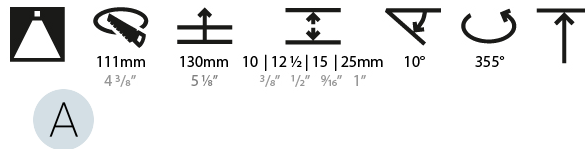

PHYSICAL

Shape: Round
Diameter (mm): 107
Diameter (in): 4 3/16
Height (mm): 112
Height (in): 4 7/16
Ceiling Thickness (mm): 10 / 12.5 / 15 / 25
Ceiling Thickness (in): 3/8 or 1/2 or 9/16 or 1
Min. Recessing Depth (mm): 130
Min. Recessing Depth (in): 5 1/8
Light Distribution: Adjustable / Downlight
Weight (kg): 0.609
Weight (lbs): 1.34
Fixture Finish: SSR / BKV / CWI / CRY / HAB / LAG / UFT / ITA / RUA / RUR / MIC / FTG / MYG / TWT / LOD / PUS / FRO / FUP / KIA / POP / BLS / SPG / MEY / GOH / GUM / CHC / COM / ABZ / JAG / OBR / MOS / ROR
Fixture Material: Aluminum Die Cast
Cut-out Measurements: Ø 111mm / 4 3/8"
Upon Request: Unique Ceiling Thickness

ELECTRICAL

Lamp Type: LED (Zhaga Standard)
Input Wattage (W): 16.5
Total Output Wattage (W): 14.7
Dimming: Dali Dimming
Driver Included: No
Driver Location: Recessed Housing
Driver Type: Constant Current - 120Vac
Driver Class: Class 2
Housing: See Components
Input Voltage (V): 120
Constant Current (MA): 350

LED

Number of LEDs: 1
Max. Delivered Lumen (lm): 770
Nominal Lumen (lm): 1140
CRI: >90 CRI
Lamp Life (hrs): 50000
Upon Request: RGB-W Tunable White Special Color Temperature Special LED

OPTICAL

Reflector: 20 / 40 / 60
Adjustability: Rotational 355°; Tilt 10°
Upon Request: Special Beam Angles

RATINGS AND CERTIFICATIONS

Certified By: Certified for North American Standards
IP rating: IP20