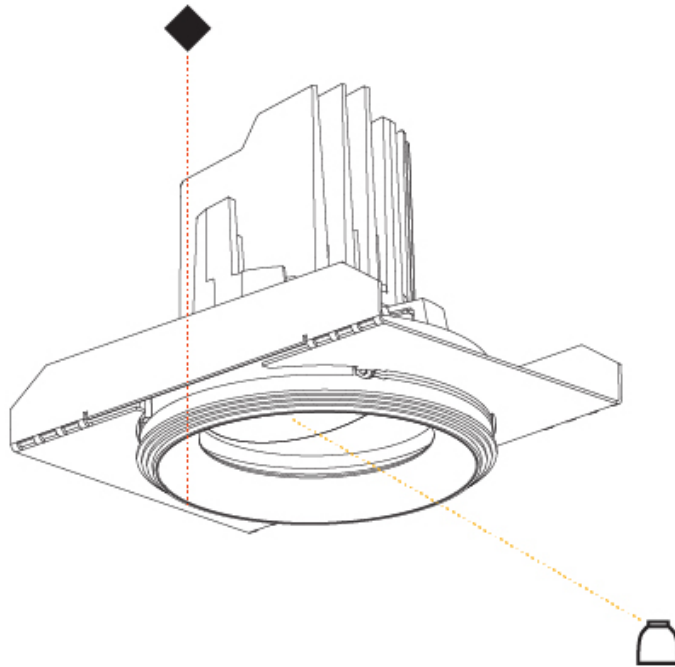

BIONIQ ROUND ADJUSTABLE TRIMLESS

A35527-

PROJECT

TYPE

SPECIFIER

QUANTITY

DATE

A